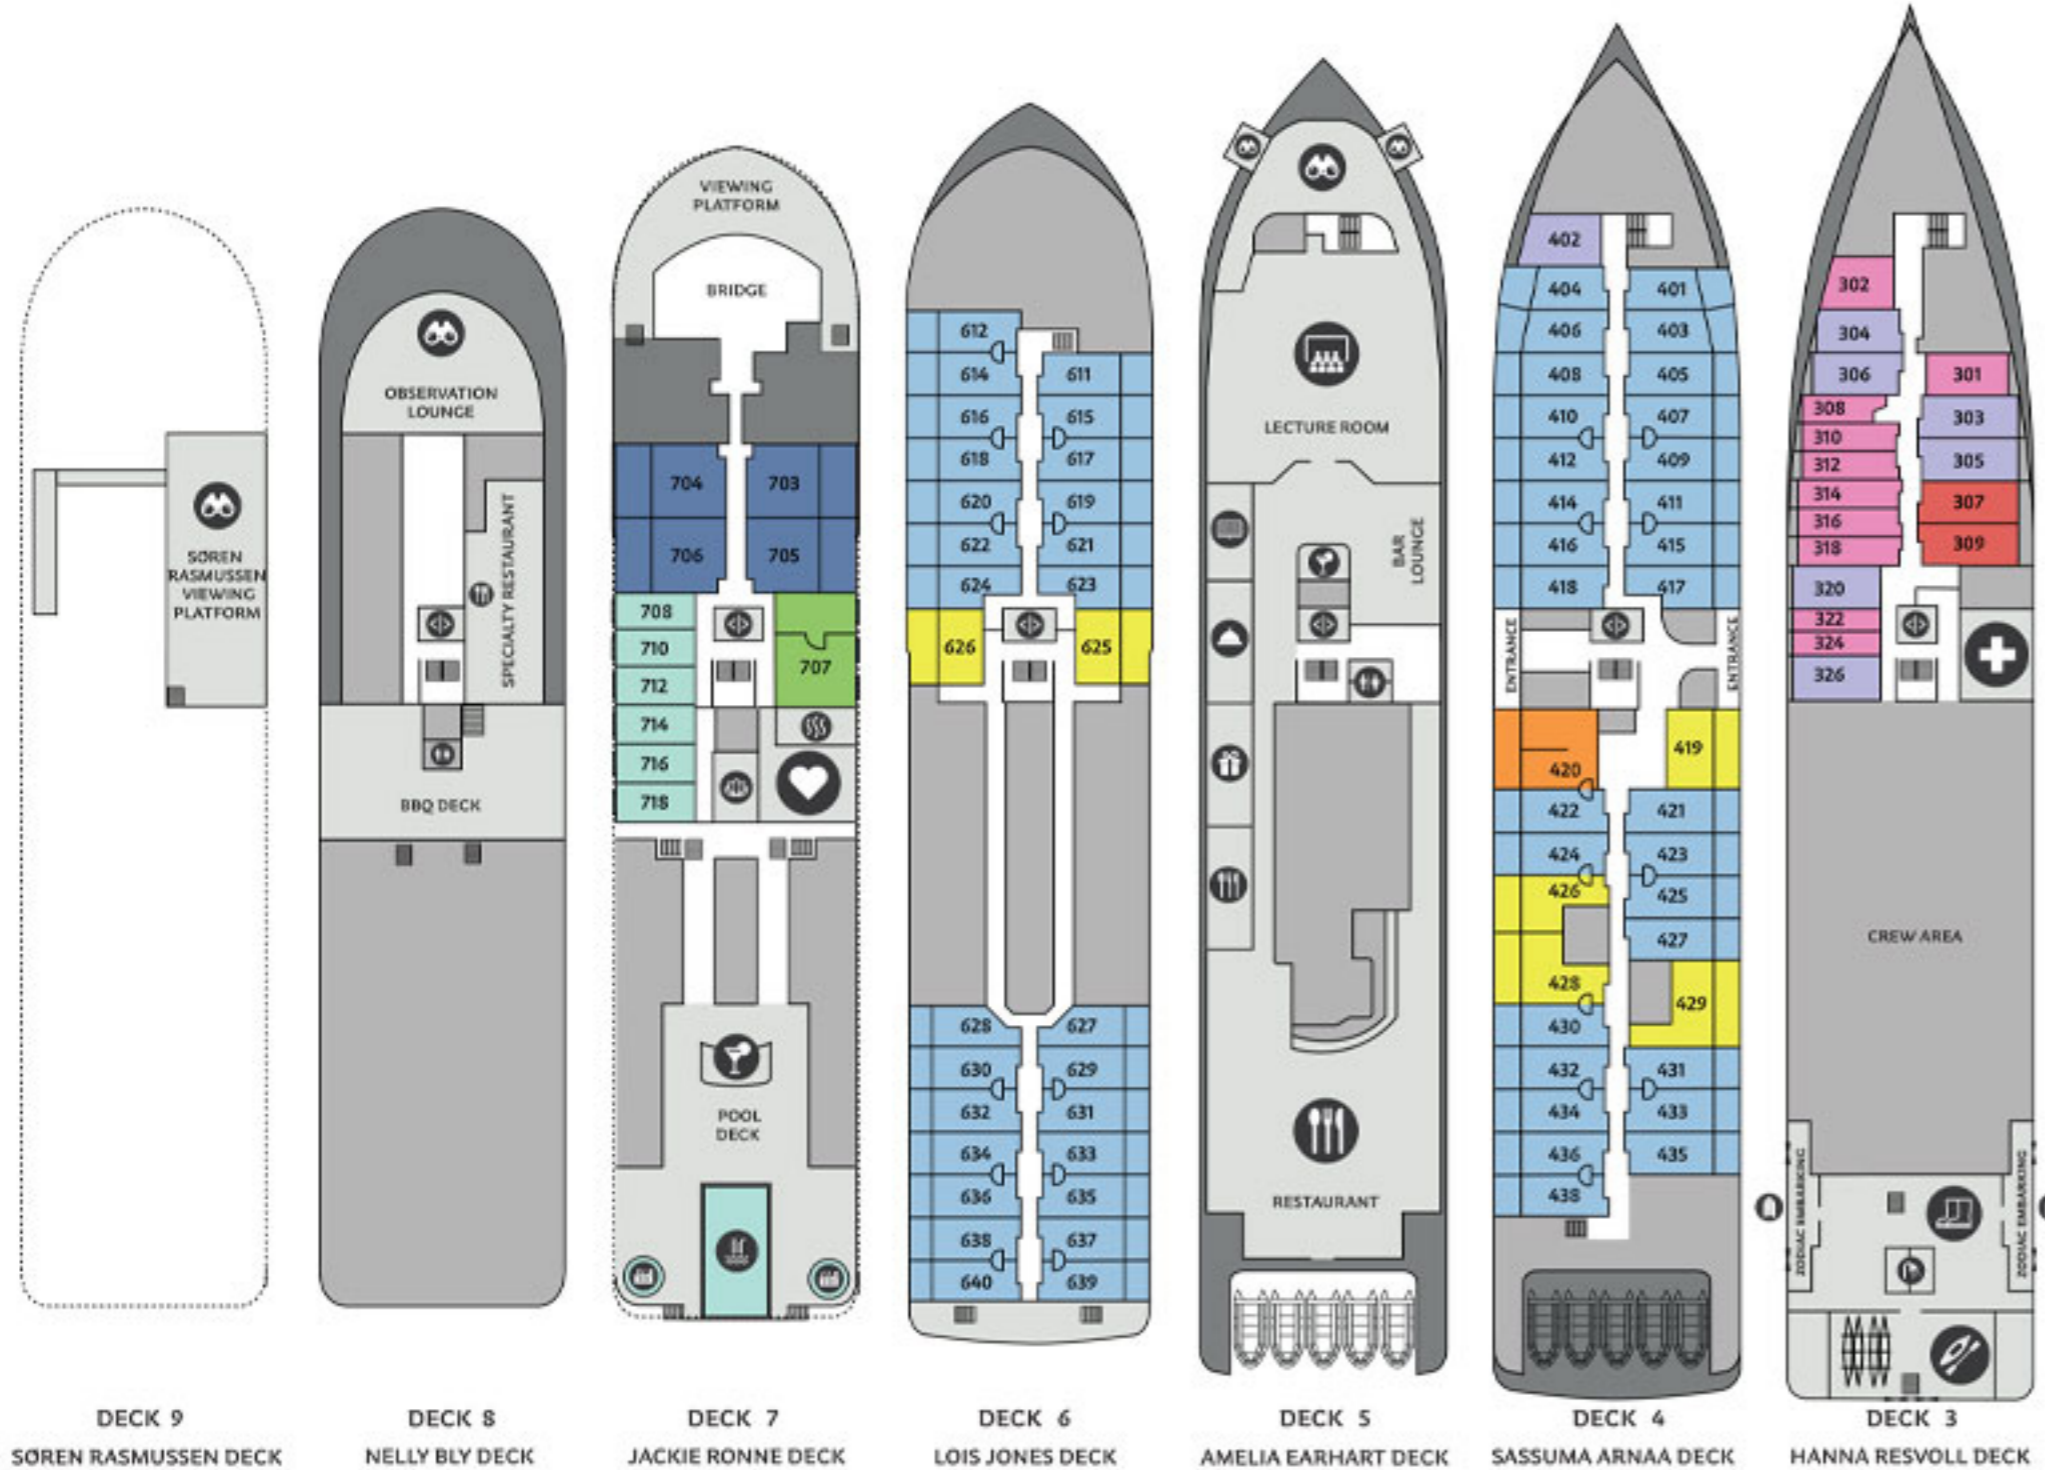

M/V OCEAN ALBATROS DECK PLAN

Brynhilde Suite BS
Two Bedroom Suite (1)
52 sqm, French Balcony

Freydis Suite FS
Premium Suite (1)
43 sqm, incl. Balcony

CATEGORY A
Junior Suite (4)
40 sqm, incl. Balcony

CATEGORY B
Balcony Suite (6)
app. 32 sqm, incl. Balcony

CATEGORY C
Balcony Stateroom (57)
app. 22 sqm, incl. Balcony

CATEGORY D
Porthole Stateroom (7)
16 sqm, Porthole

CATEGORY E
French Balcony Stateroom (6)
16 sqm, French Balcony

CATEGORY F
Triple Stateroom (2)
20 sqm, Porthole

CATEGORY G
Single Stateroom (10)
13 sqm, Porthole

SPECIFICATIONS

- Year Built: 2023
- Crew: 120
- Pax Capacity: avg. 175 (94 cabins)
- Rooms: 94 State Rooms
- Length: 104,4 m
- Breadth: 18,4 m
- Draft: 5,1 m

- Restaurant
- Bar
- Observation Area
- Lecture Room
- Library
- Albatros Ocean Boutique
- Reception
- Medical Clinic
- Fitness
- Albatros Polar Spa
- Infinity Pool
- Jacuzzi
- Panorama Sauna
- Mudroom
- Zodiac embarking
- Kayak platform
- Toilet
- Elevator
- Shower
- Stairs