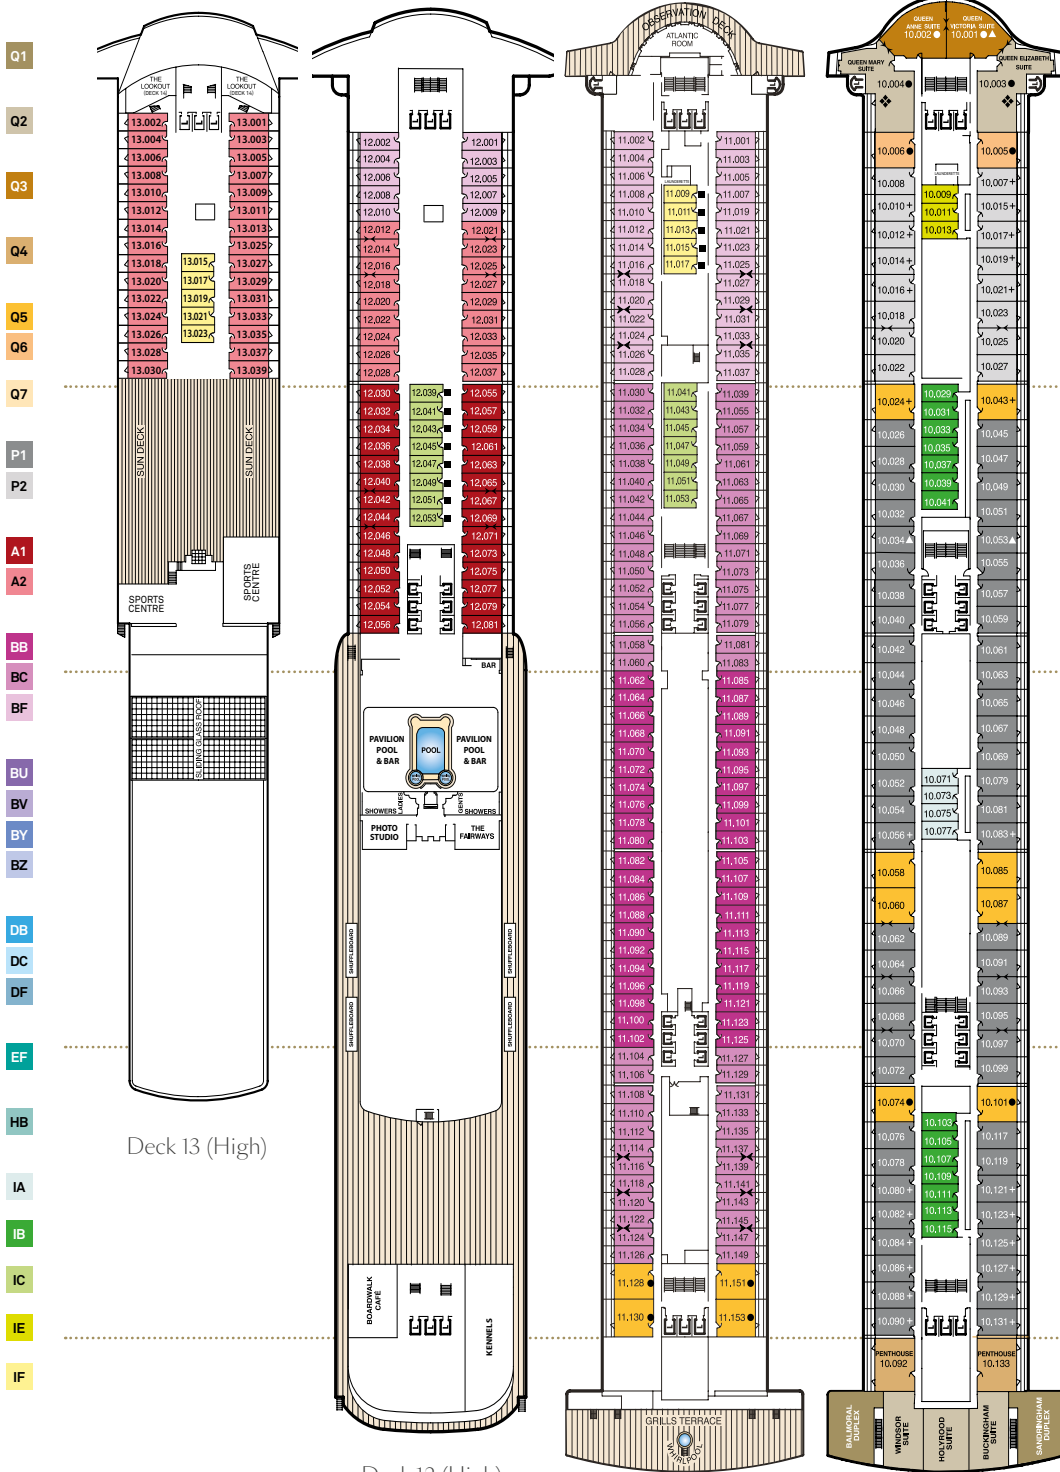

Midships High Deck 10

Low Decks 5,6

Midships High Decks 11,12

Low Decks 5,6

Forward High Decks 9, 10

Aft Low Decks 5,6

Forward High Decks 11,13

Low Decks 5,6

Key to symbols

- L Lift
- ↔ Connecting staterooms
- + 3rd berth is a single sofa bed
- 3rd & 4th berth is a double sofa bed
- 3rd & 4th berths are two upper beds
- * Staterooms have views obstructed by lifeboats
- ▲ Wheelchair accessible (stateroom sizes vary)
- ◆ Single level Q2 Suite
- ♦ Royal Suites do not have a balcony