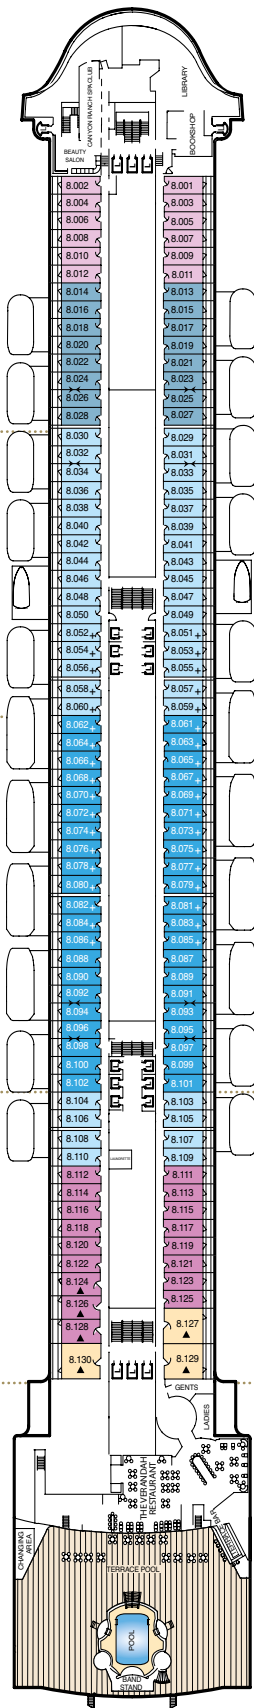

Deck 8 (High)