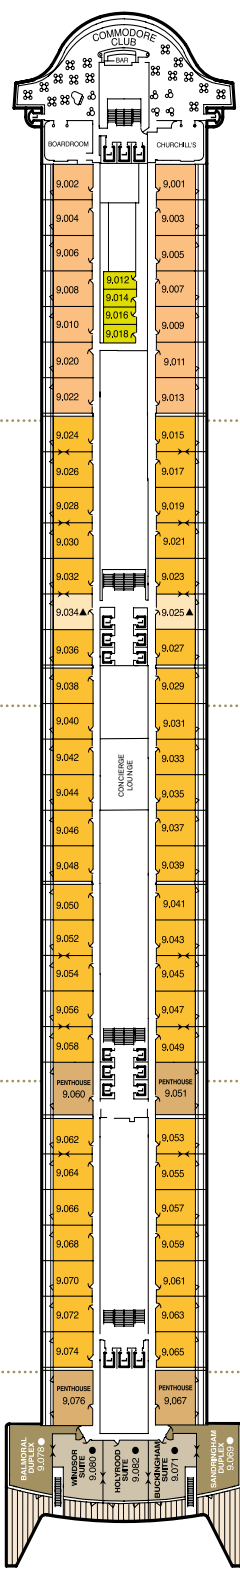

Deck 9 (High)