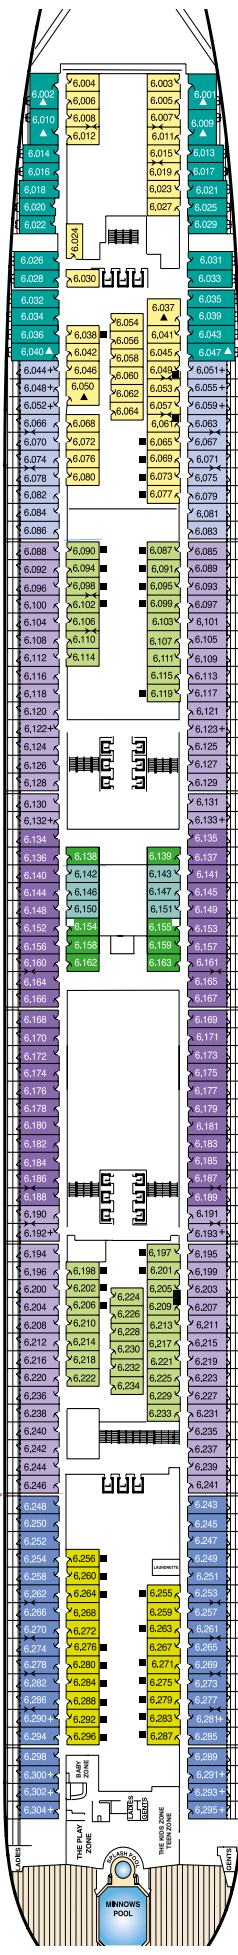

Deck 6 (low)