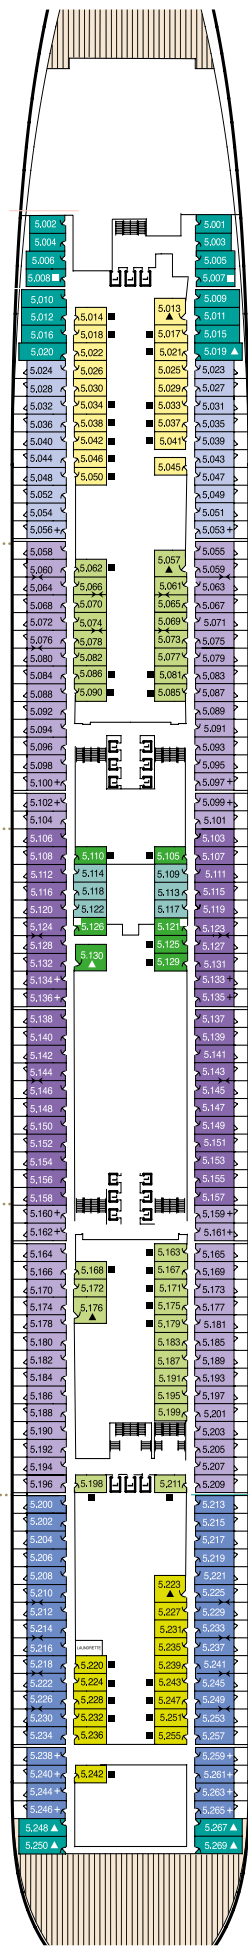

Queen Mary 2 deck plans.

Stateroom Category

Grand Duplexes

Aft High Deck 9

Duplexes & Suites

Forward/Aft High Decks 9,10

Royal Suites*

Forward High Deck 10

Penthouse

Midships/Aft High Decks 9,10

Queens Suites

Midships/Aft High Decks 9,10,11

Forward High Decks 9,10

Midships High Deck 9

Aft High Deck 8

Princess Suites

Midships High Deck 10

Forward High Deck 10

Club Balcony

Midships High Deck 12

Forward High Decks 12, 13

Balcony

Midships High Deck 11

Midships High Decks 8,11

Deck 9 (High)

Deck 8 (High)

Deck 7

Deck 6 (low)

Deck 5 (low)

Forward

Mid Forward

Midships