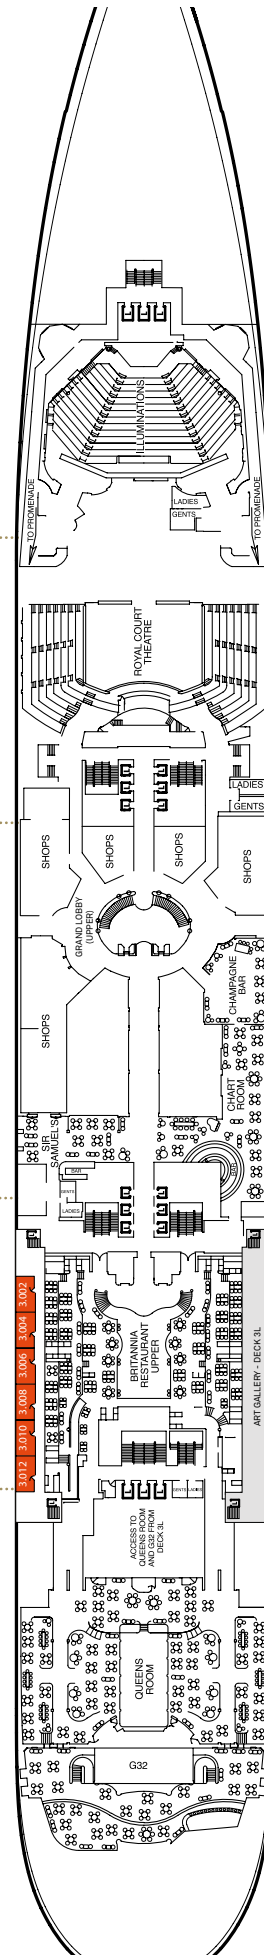

Deck 3 & 3L