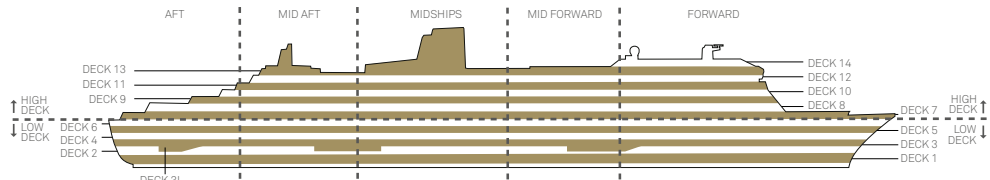

Midships High Deck 8

Forward High Deck 8

Oceanview

Forward/Aft Low Decks 5,6

Atrium View Inside

Midships Low Decks 5,6

Standard Inside

Midships High Deck 10

Midships High Deck 10

Low Decks 5,6

Midships High Decks 11,12

Low Decks 5,6

Forward High Decks 9, 10

Aft Low Decks 5,6

Forward High Decks 11,13

Low Decks 5,6

Key to symbols

- L Lift
- ↔ Connecting staterooms
- + 3rd berth is a single sofa bed
- 3rd & 4th berth is a double sofa bed
- 3rd & 4th berths are two upper beds
- * Staterooms have views obstructed by lifeboats
- ▲ Wheelchair accessible (stateroom sizes vary)
- ◆ Single level Q2 Suite
- ♦ Royal Suites do not have a balcony